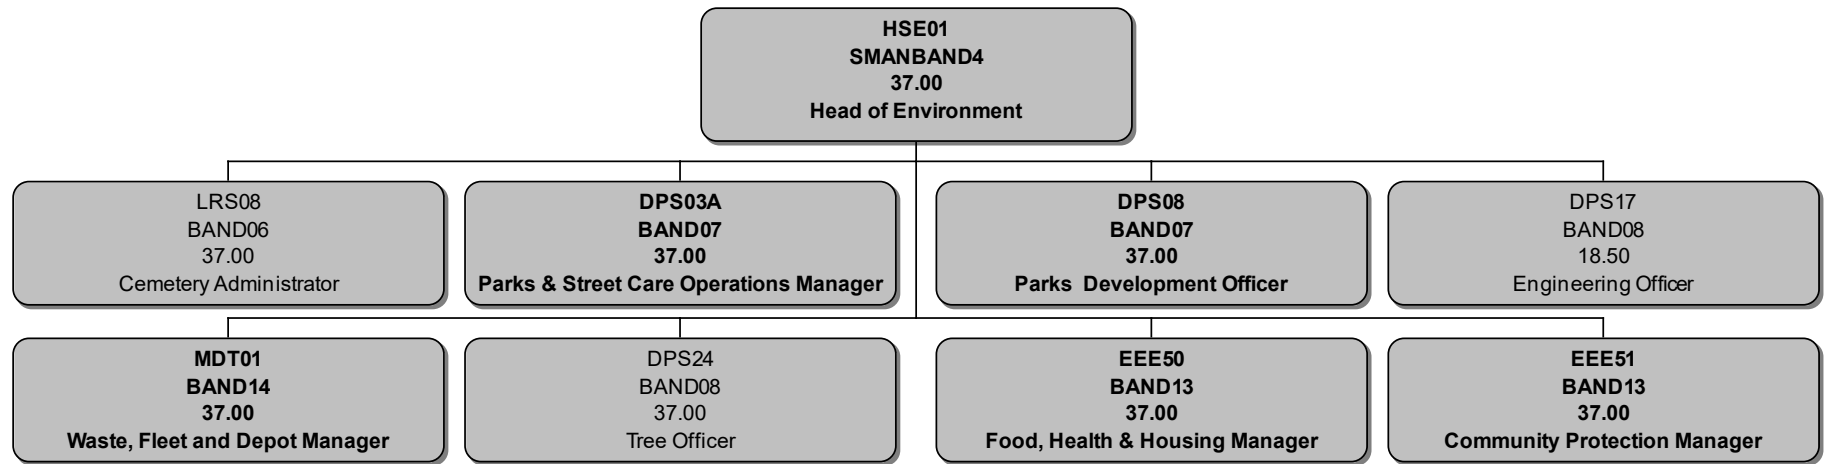

ENVIRONMENT

DPS03A
BAND07
37.00
Parks & Street Care Operations Manager

DPS06C
BAND05
37.00
PASC Skilled Team Worker - Arborist

DPS06B
BAND05
37.00
PASC Skilled Team Worker - Arborist

DPS04A
BAND06
37.00
Parks And Street Care Supervisor